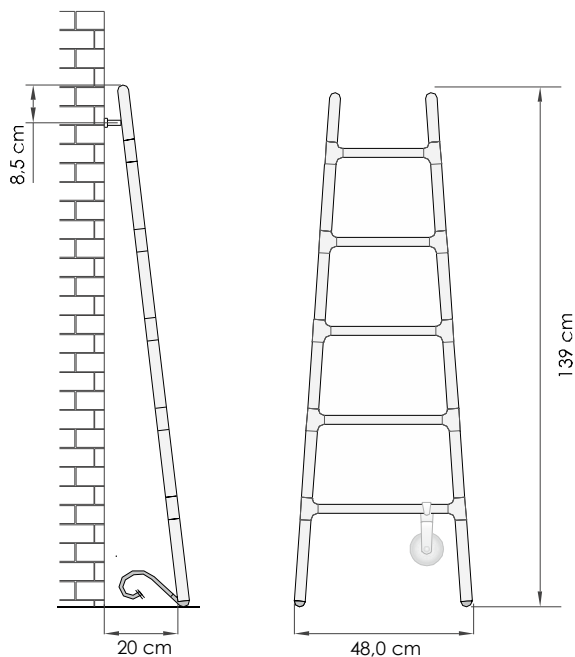

### SCALETTA 140 250W (Cod. SCM#140...)

Scaletta's price includes the fixing kit and the pulley to roll up the electric cable.

#### FEATURES

Code		SCM#140...
Height	H	139,0 cm
Breadth	L	48,0 cm
Width	S	23,0 cm
Power	W	250 watt
Electric cable length*		1,5 mt

#### FEATURES

Code		SCM#185...
Height	H	187,0 cm
Breadth	L	51,5 cm
Width	S	23,0 cm
Power	W	300 watt
Electric cable length*		1,5 mt