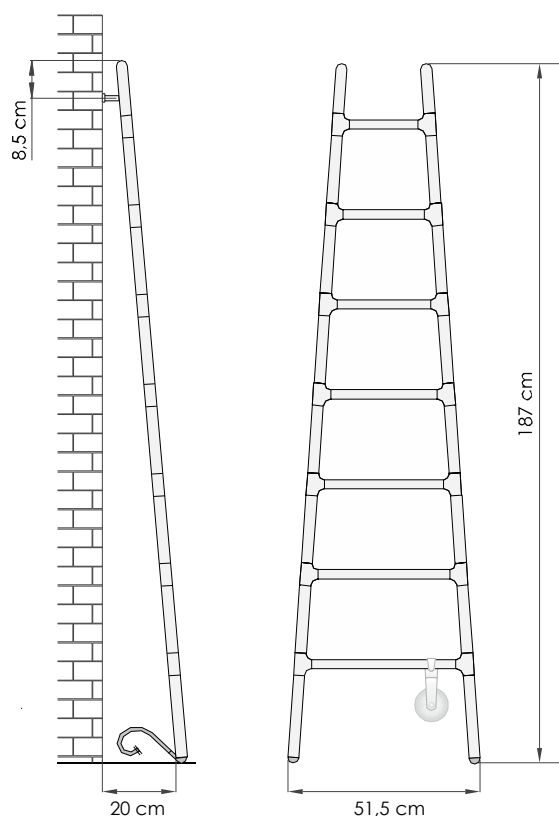

SCALETTA 185 300W (Cod. SCM#185...)

Scaletta's price includes the fixing kit and the pulley to roll up the electric cable.

FEATURES

Code		SCM#185...
Height	H	187,0 cm
Breadth	L	51,5 cm
Width	S	23,0 cm
Power	W	300 watt
Electric cable length*		1,5 mt

PRICE

Colours Types	Standard	C1-C2	C3

The standard colours are the following: 9010 White Polished – NELC Black glossy – 5014 Pigeon Blue Polished – 7042 Traffic Grey Polished – **3000 Flame red Polished**. For all the other colours available, please see our colour chart.

*The electric cable, equipped with EU plug, and the pulley to roll up the cable, are in RAL 7001 Silver Grey.