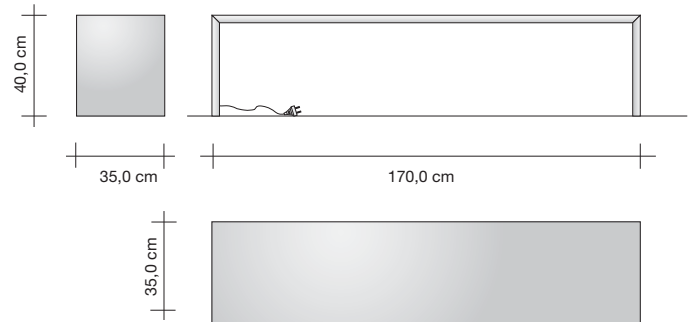

## ORDER EXAMPLE

To correctly order this model follow the example specified below:

<b>PRODUCT</b>	<b>SQB#120040 035 9010</b>
SQB#120040035	Article code found in the prices table here below
9010	Colour code to be checked in the Tubes Colour Chart
<b>ACCESSORIES</b>	
ZRF004	Kit with wireless room thermostat
Or ZRF005	Portable, programmable digital wireless chronothermostat kit

SQUARE BENCH was designed for specific areas inside Spas, Wellness centres and Bathrooms. The external frame is entirely made of carbon steel whereas the internal core (i.e. the electric heating part) is entirely made of aluminium. SQUARE BENCH is connected to the electrical system and can be equipped with a room thermostat for temperature adjustment, or with a chronothermostat/weekly programming unit with four customizable settings. SQUARE BENCH is an IMQ-ENEC03 certified product.

Model	L (cm)	H (cm)	seat (cm)	Thermal yield Watts	Category C0 RAL 9010 (€)	Category C1 (€)	Category C3 (€)
SQB#120	120,0	40,0	35	55			
SQB#170	170,0	40,0	35	80			