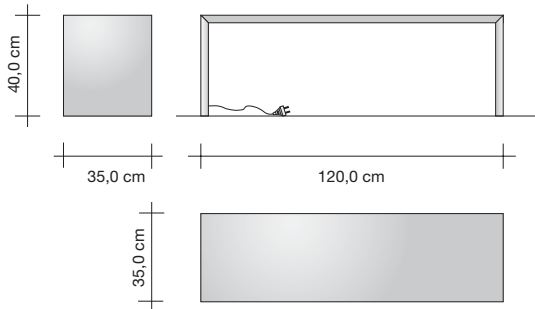

ORDER EXAMPLE

To correctly order this model follow the example specified below:

PRODUCT	SQB#120040 035 9010
SQB#120040035	Article code found in the prices table here below
9010	Colour code to be checked in the Tubes Colour Chart
ACCESSORIES	
ZRF004	Kit with wireless room thermostat
Or ZRF005	Portable, programmable digital wireless chronothermostat kit

SQUARE BENCH was designed for specific areas inside Spas, Wellness centres and Bathrooms. The external frame is entirely made of carbon steel whereas the internal core (i.e. the electric heating part) is entirely made of aluminium. SQUARE BENCH is connected to the electrical system and can be equipped with a room thermostat for temperature adjustment, or with a chronothermostat/weekly programming unit with four customizable settings. SQUARE BENCH is an IMQ-ENEC03 certified product.

Model	L (cm)	H (cm)	seat (cm)	Thermal yield Watts	Category C0 RAL 9010 (€)	Category C1 (€)	Category C3 (€)
SQB#120	120,0	40,0	35	55			
SQB#170	170,0	40,0	35	80			

ADDITIONAL COLOUR CHARGE (see the official Tubes Colour Chart)

Additional colour charges are calculated over the Pure white price (Cat. C0), for the other categories the additional charges herein below are applicable:

C2 Category	+20%
RAL not included in the colour chart	+30%
According to samples	Request feasibility and cost estimate
Colours not available:	GR CR

ELECTRIC ADJUSTERS

Electrical setting is via the use of the following thermostats that regulate the room temperature by interacting with up to max 5 radiators.

Code	Description	Price (€)
ZRF004	Kit with WALL type room thermostat (radio frequency)	
ZRF005	Kit with TABLE type room thermostat (radio frequency) with weekly programming	

The price of the two kits mentioned above includes the wall box radiofrequency receiver that strictly must be installed.

Wireless connections