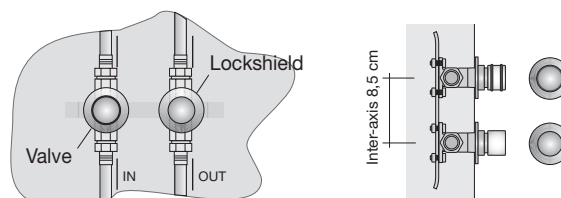

* Colour/finish means you have to indicate the code of colour or finish required

REMOTE VALVE ASSEMBLY

Valve and Lockshield assembly for remote connection (GVR), can be installed up to a maximum distance of 6 metres from the radiator.

Code	Description	Price (€)
GVR#	RECESSED valve and lockshield assembly for remote connection	
GVR#C	Valve and Lockshield assembly for recessed remote connection, COLOUR finish	

Connection to radiator

Connection of Remote Valve Assembly (GVR) to water system