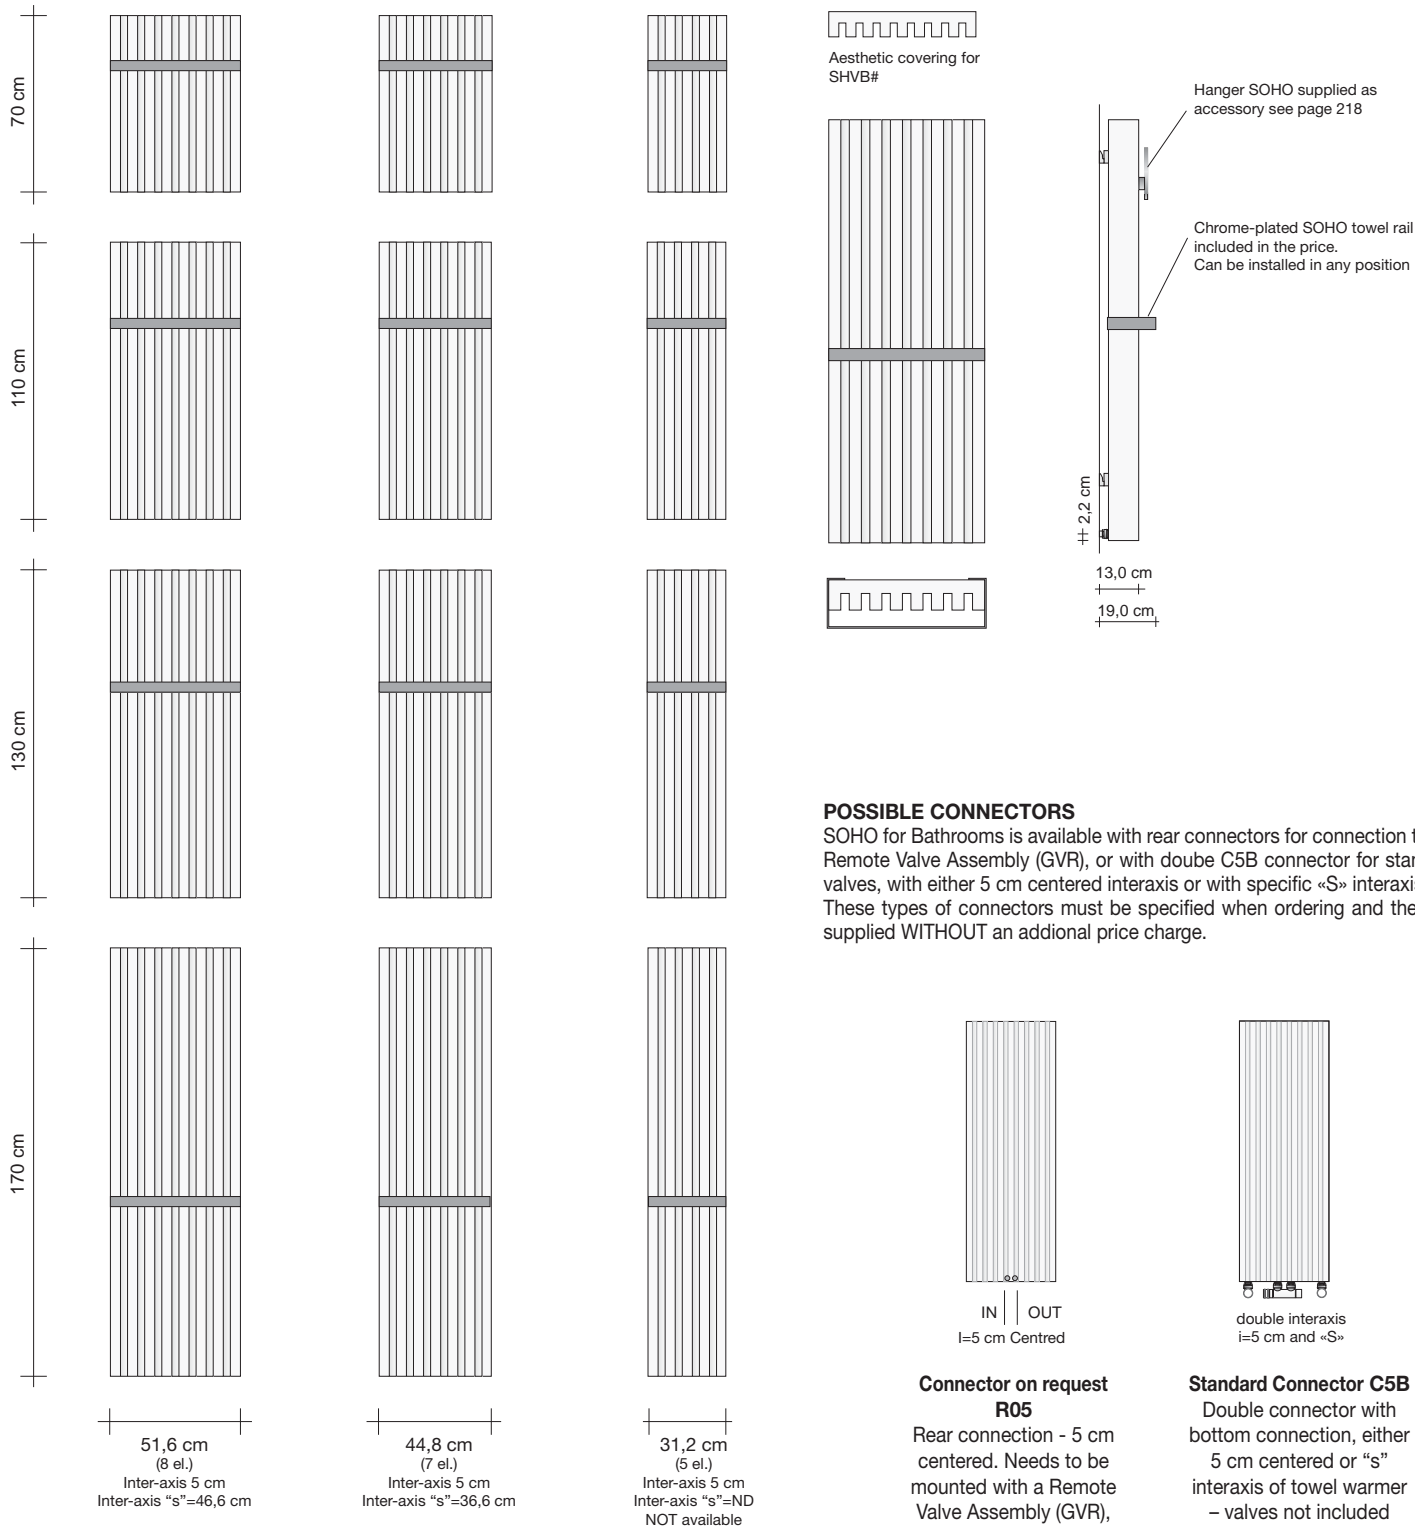

ORDER EXAMPLE

To correctly order this model follow the example specified below:

PRODUCT

SHVB#140 007
C5B
ST
BNOP
R12
COP_BNOP

SHVB#140 007 C5B ST BNOP R12 COP_BNOP

Article code composed of Model, Height (140) and Number of elements (007), see price-list table
 Code of standard connector supplied unless otherwise specified in the order, for connector options consult SHV connectors
 Standard Support code
 The standard colour code is BNOP Matte white, for other colours see the Tubes Colour Chart
 Connection code that defines the type of union for copper pipes or multi-layer pipes found herein at page 222
 Standard covering code and relative finish, standard colour is matte white (BNOP), for other colours see the Tubes Colour Chart. The standard option provided is a standard covering and an aesthetic covering – both interchangeable – supplied without additional price charge with the same finish as the radiator ordered. For further information on possible variants see the table in the following page.

ACCESSORIES

Remote Valve Assembly
 Two standard valves
 Only one valve with 5 cm interaxis

Check valve codes and prices in the table on the side

SOHO BATHROOM - COLOURED & ANODIZED

Single low water content radiator composed of vertical elements entirely made of aluminium

Code	H (cm)	L (cm)	Coloured version		Anodized version		Anodized (€)	Matte white (€)
			Watts ΔT 50°C		Watts ΔT 50°C			
SHVB#070005	70,0	31,2	526		473			
SHVB#070007		44,8	737		663			
SHVB#070008		51,6	842		758			
SHVB#110005	110,0	31,2	778		700			
SHVB#110007		44,8	1089		980			
SHVB#110008		51,6	1244		1120			
SHVB#130005	130,0	31,2	865		779			
SHVB#130007		44,8	1210		1089			
SHVB#130008		51,6	1383		1245			
SHVB#170005	170,0	31,2	1090		981			
SHVB#170007		44,8	1523		1371			
SHVB#170008		51,6	1744		1570			